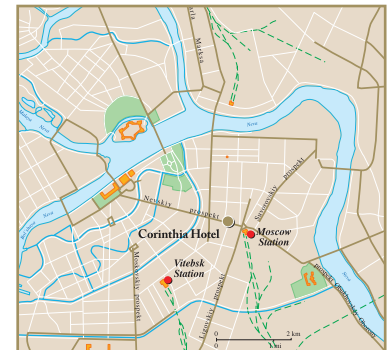

Nevsky Prospect 57,
St. Petersburg, Russia 191025
Tel: +7 812 380 2001

Email:
events.stpetersburg@corinthia.com