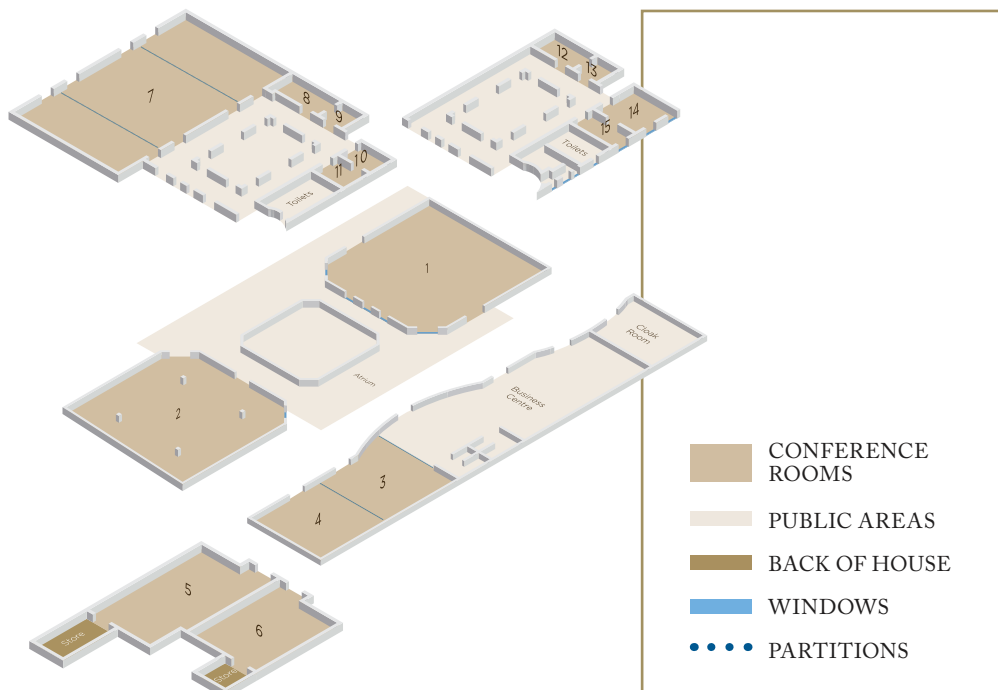

	Square metres	Ceiling height (metres)	Square feet	Ceiling height (feet)	Theatre (capacity)	Cabaret front projection (capacity)	Cabaret back projection (capacity)	Classroom (capacity)	Boardroom (capacity)	Banquet (capacity)	Reception (capacity)
1. Saint-Petersburg	195	3	2099	9.8	180	80	60	90	40	100	150
2. Admiralty	110	3	1184	9.8	96	48	40	45	22	60	120
3. Moscow 1	43	3	461	9.8	40			20	18	30	40
4. Moscow 2	43	3	461	9.8	40			20	18	30	40
Moscow 1+2	86	3	922	9.8	80			40	30	60	80
Nevsky Ballroom	535	6.4	5748	21	550	200	160	273		300	500
Nevsky Ballroom 1	151	6.4	1623	21	96	48	40	54		70	150
Nevsky Ballroom 2	234	6.4	2519	21	192	64	54	108		140	250
Nevsky Ballroom 3	151	6.4	1623	21	96	48	40	54		70	150
Nevsky Ballroom 1+2/2+3	385	6.4	4142	21	350	120	80	162		180	300
Samara 1	29	2.8	310	9.1					10		
Samara 2	14	2.8	151	9.1							
Sochi 1	19	2.8	205	9.1					8		
Sochi 2	19	2.8	205	9.1					8		
Novgorod 1	29	2.7	310	8.8					10		
Novgorod 2	14	2.7	151	8.8							
Kazan 1	49	2.7	527	8.8					15		
Kazan 2	23	2.7	248	8.8					10		
5. Boardroom 1	30	2.2	323	7.2					10		
6. Boardroom 2	22	2.2	237	7.2					10		