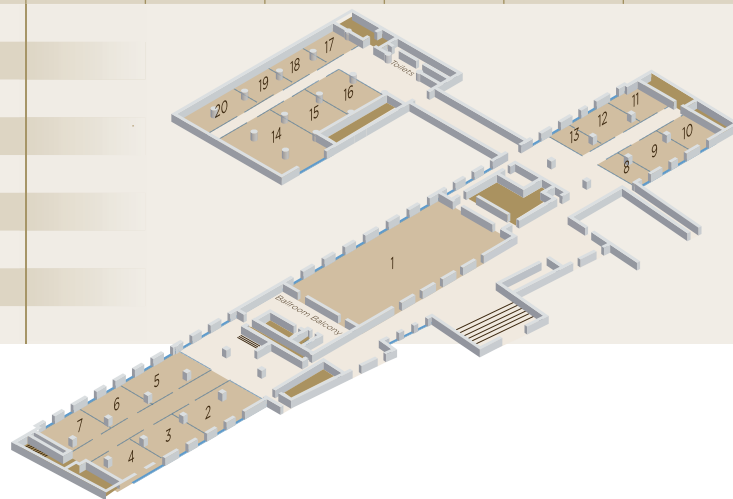

CONFERENCE ROOMS
PUBLIC AREAS

BACK OF HOUSE
WINDOWS
PARTITIONS