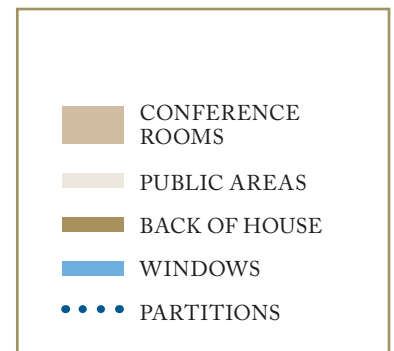

Square metres	Ceiling height (metres)	Square feet	Ceiling height (feet)	Theatre (capacity)	Cabaret front projection (capacity)	Cabaret back projection (capacity)	Classroom (capacity)	Boardroom (capacity)	Banquet (capacity)	Reception (capacity)
1. Fortress Suite	322	4	1056'43	13'1	550	220	240	255	80	400	800
2. Stage	36	4	118'11	11'6	N/A	N/A	N/A	N/A	N/A	N/A	N/A
3. Bastion 1	96	3.18	314'96	10'5	30	32	32	25	20	40	75
4. Bastion 2	127	3.18	416'67	10'5	110	70	80	60	60	120	170
Bastion 1 & 2	223	3.18	731'63	10'5	155	100	110	80	78	170	350
5. Gardjola 1	68	3.18	223'10	10'5	40	24	16	27	20	40	65
6. Gardjola 2	68	3.18	223'10	10'5	40	24	16	27	20	40	65
7. Gardjola 3	85	3.18	278'87	10'5	60	40	32	27	20	50	85
Gardjola 1,2 & 3	221	3.18	725'07	10'5	150	120	100	80	70	160	300
8/9 Summit & Congress Boardrooms	23	2.75	75'46	9'0					12		
10. Terrace 1	39	2.75	127'95	9'0	30	30	8	18	16		30
11. Terrace 2	51	2.75	167'32	9'0	41	32	24	18	22		40
Terrace 1 & 2	91	2.75	298'56	9'0	70	48	48	36	40		80
12. Terrace 3	48	2.75	157'48	9'0	30			18	16		30
13. Executive Club Boardroom A	10	2.75	32'81	9'0					8		
14. Executive Boardroom B	17	2.75	55'77	9'0					14