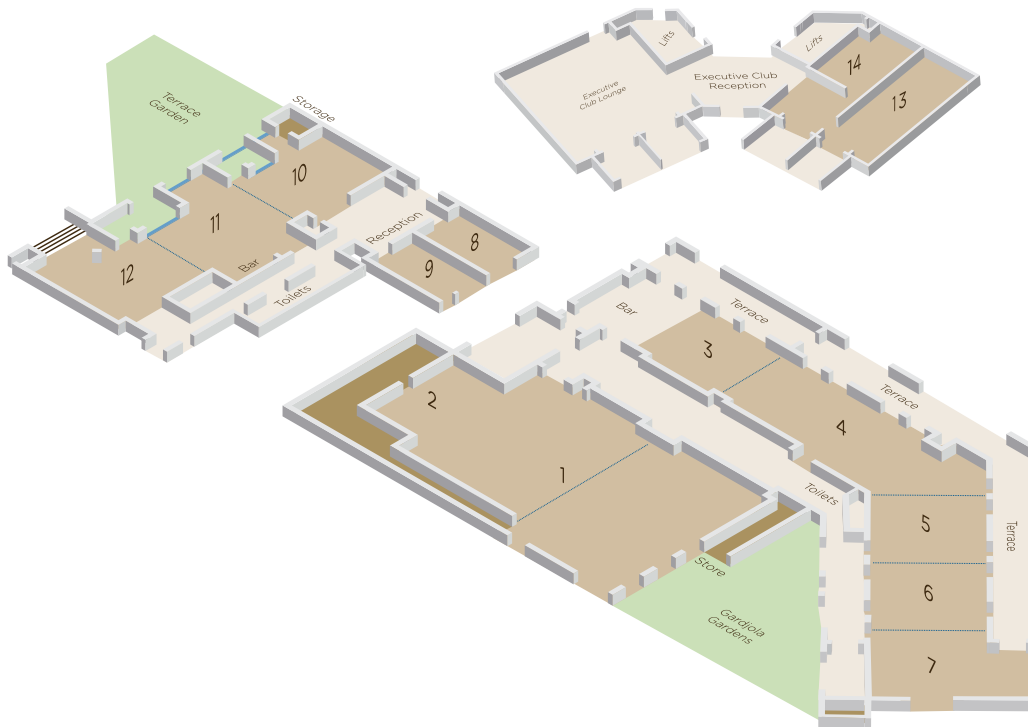

Square metres	Ceiling height (metres)	Square feet	Ceiling height (feet)	Theatre (capacity)	Cabaret front projection (capacity)	Cabaret back projection (capacity)	Classroom (capacity)	Boardroom (capacity)	Banquet (capacity)	Reception (capacity)
1. Fortress Suite	322	4	1056'43	13'1	550	220	240	255	80	400	800
2. Stage	36	4	118'11	11'6	N/A	N/A	N/A	N/A	N/A	N/A	N/A
3. Bastion 1	96	3.18	314'96	10'5	30	32	32	25	20	40	75
4. Bastion 2	127	3.18	416'67	10'5	110	70	80	60	60	120	170
Bastion 1 & 2	223	3.18	731'63	10'5	155	100	110	80	78	170	350
5. Gardjola 1	68	3.18	223'10	10'5	40	24	16	27	20	40	65
6. Gardjola 2	68	3.18	223'10	10'5	40	24	16	27	20	40	65
7. Gardjola 3	85	3.18	278'87	10'5	60	40	32	27	20	50	85
Gardjola 1,2 & 3	221	3.18	725'07	10'5	150	120	100	80	70	160	300
8/9 Summit & Congress Boardrooms	23	2.75	75'46	9'0					12		
10. Terrace 1	39	2.75	127'95	9'0	30	30	8	18	16		30
11. Terrace 2	51	2.75	167'32	9'0	41	32	24	18	22		40
Terrace 1 & 2	91	2.75	298'56	9'0	70	48	48	36	40		80
12. Terrace 3	48	2.75	157'48	9'0	30			18	16		30
13. Executive Club Boardroom A	10	2.75	32'81	9'0					8		
14. Executive Boardroom B	17	2.75	55'77	9'0					14