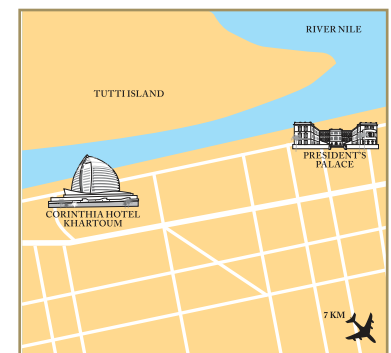

CORINTHIA HOTEL KHARTOUM

At the confluence of the Blue and White Niles, a location resonant with antiquity, lies Khartoum, the thriving capital of Sudan and the largest country in Africa. The city is a feast for the senses, a melting pot of sights and sounds; a place of magnificent sunsets, museums, mosques, lush Nile islands and a lively market or souk

Corinthia Hotel Khartoum is a sleekly modern architectural masterpiece with a discreet and sophisticated style of décor. It is set among lush green landscaped gardens, fountains and is conveniently located in the centre of Khartoum's thriving commercial district.

Nile Road, P.O. Box 11042,
Khartoum, Sudan
Tel: +249 (0) 187 155 555

E-mail:
khartoum@corinthia.com

- Situated a short drive from the national museum and 10 km from Khartoum International Airport.
- 230 deluxe guestrooms and suites.
- Executive Club with special privileges such as private check-in/out, private breakfast, concierge service and Business Centre.
- Extensive and flexible options for events, including full conference and banqueting facilities. Corinthia Hotel Khartoum has the largest meetings capacity of any five-star hotel in the city.
- Large indoor pool, tennis and squash courts, spa with kinesis area, fitness room, sauna, steam bath and Jacuzzi.
- Restaurant choices include the Rickshaw (Asian), Mugran (international), Le Grill (Steak House), Nile River Café, and Africa Garden.