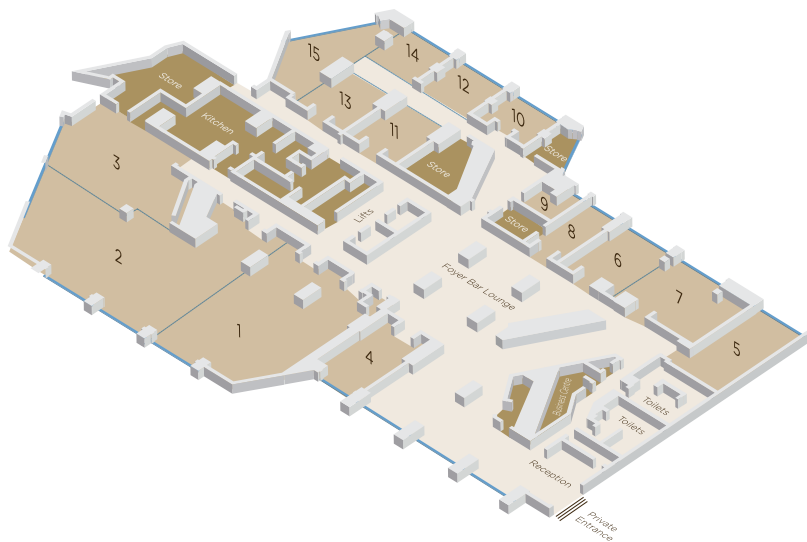

Square metres	Ceiling height (metres)	Square feet	Ceiling height (feet)	Theatre (capacity)	Cabaret front projection (capacity)	Cabaret back projection (capacity)	Classroom (capacity)	Boardroom (capacity)	Banquet (capacity)	Reception (capacity)
1. Floriana I	265	3.60	2864	11'10	230	80	55	130	70	150	310
2. Floriana II	340	3.60	3529	11'10	400	160	115	200	90	250	400
3. Floriana III	170	3.60	1351	11'10	150	70		80	45	80	100
Floriana I+II	600	3.60	6751	11'10	650	350	245	370	150	400	550
Floriana II+III	510	3.60	5603	11'10	570	350		275	40	380	600
Floriana I+II+III	775	3.60	9547	11'10	800	450		400	150	550	1000
4. Ametista	70	3.40	830	11'2	60	35		40	20	40	50
5. Aguamarinha	100	3.40	1511	11'2	80	50		50	28	50	80
6. Jade I	65	3.40	604	11'2	50	30		25	24	40	40
7. Jade II	100	3.40	949	11'2	80	45		50	30	60	100
Jade I+II	165	3.40	1554	11'2	140	80	55	80	40	100	200
8. Ruby	45	3.40	488	11'2	30	*		20	15	14	20
9. Turquesa	25	3.40	150	11'2	10	*		10	10	10	15
10. Safira	40	3.40	410	11'2	30	10		20	16	14	30
11. Esmeralda I	50	3.40	526	11'2	30	36		24	16	30	60
12. Esmeralda II	45	3.40	455	11'2	30	25		20	16	20	20
Esmeralda I+II	115	3.40	2219	11'2	115	70		50	70	60	140
13. Opala I	50	3.40	483	11'2	35	36	35	20	16	14	60
14. Opala II	45	3.40	447	11'2	30	25		20	16	14	50
15. Opala III	80	3.40	1131	11'2	70	25			16	20	90
Opala I+II	115	3.40	1077	11'2	100	70	50	50	70	50	140
Opala I+II+III	200	3.40	1141	11'2	150	*		60	70	80	230
Afonso Henriques	50	3.10	398	10'2					16		
Marquês de Niza	40	3.10	325	10'2					10