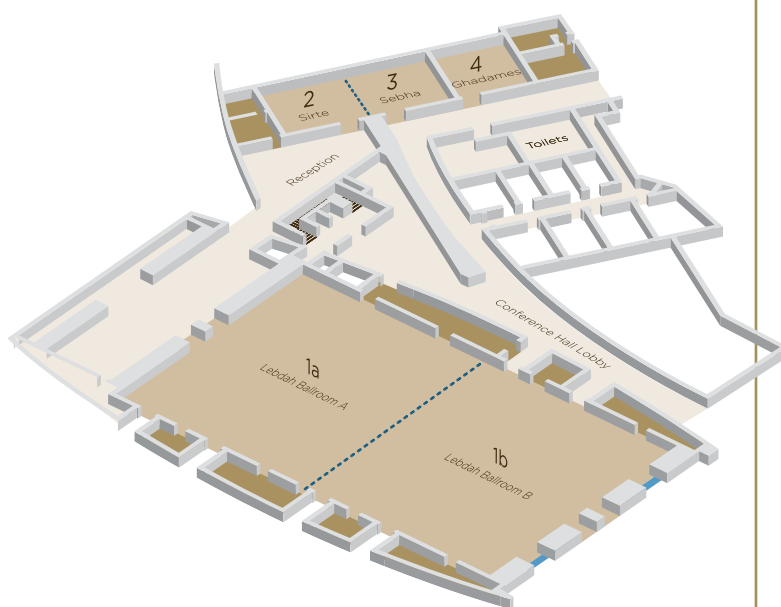

Nile Road, P.O. Box 11042,  
Khartoum, Sudan  
Tel: +249 (0) 187 155 555

E-mail:  
khartoum@corinthia.com

- Situated a short drive from the national museum and 10 km from Khartoum International Airport.
- 230 deluxe guestrooms and suites.
- Executive Club with special privileges such as private check-in/out, private breakfast, concierge service and Business Centre.
- Extensive and flexible options for events, including full conference and banqueting facilities. Corinthia Hotel Khartoum has the largest meetings capacity of any five-star hotel in the city.
- Large indoor pool, tennis and squash courts, spa with kinesis area, fitness room, sauna, steam bath and Jacuzzi.
- Restaurant choices include the Rickshaw (Asian), Mugran (international), Le Grill (Steak House), Nile River Café, and Africa Garden.

	Square metres	Ceiling height (metres)	Square feet	Ceiling height (feet)	Theatre (capacity)	Cabaret front projection (capacity)	Cabaret back projection (capacity)	Classroom (capacity)	Boardroom (capacity)	Banquet (capacity)	Reception (capacity)
1. Lebdah Ballroom	897	6.6	9655.54	71.04	1000	512	512	700		700	1200
1a. Lebdah A	448.5	6.6	4827.77	71.04	500	160	160	300		300	450
1b. Lebdah B	448.5	6.6	4827.77	71.04	500	160	160	300		300	450
2. Sirte VIP Lounge	44	2.8	473.62	30.14							
3. Sebha	49.5	2.8	532.83	30.14	30	12	12	24	12	30	25
4. Ghadmes	49.5	2.8	532.83	30.14	30	12	12	24	12	30	25
Ghadmes + Sebha	99	2.8	1065.66	30.14	72	36	36	40	20	60	60