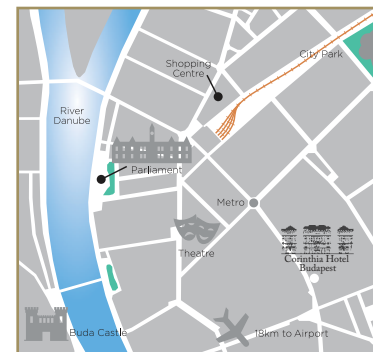

- Located in the heart of Budapest and 18 km from Budapest Airport.
- Extensive selection of restaurants, bistros and bars including Rickshaw (Asian) and the Brasserie and Atrium restaurants (French).
- 414 spacious and tastefully decorated guestrooms and suites over six floors.
- Executive Lounge and Business Centre.
- Royal Spa with fitness room, indoor heated pool, jacuzzi, sauna and steam bath.
- Impressive Grand Ballroom restored to its original beauty and richly decorated in the baroque style.
- Corinthia Hotel Budapest has the best choice of meeting rooms and the largest spaces of any of the city's leading hotels. The complex includes the Valletta Conference Centre, a show-piece of 21st century architecture which can be partitioned to create up to 30 syndicate rooms.