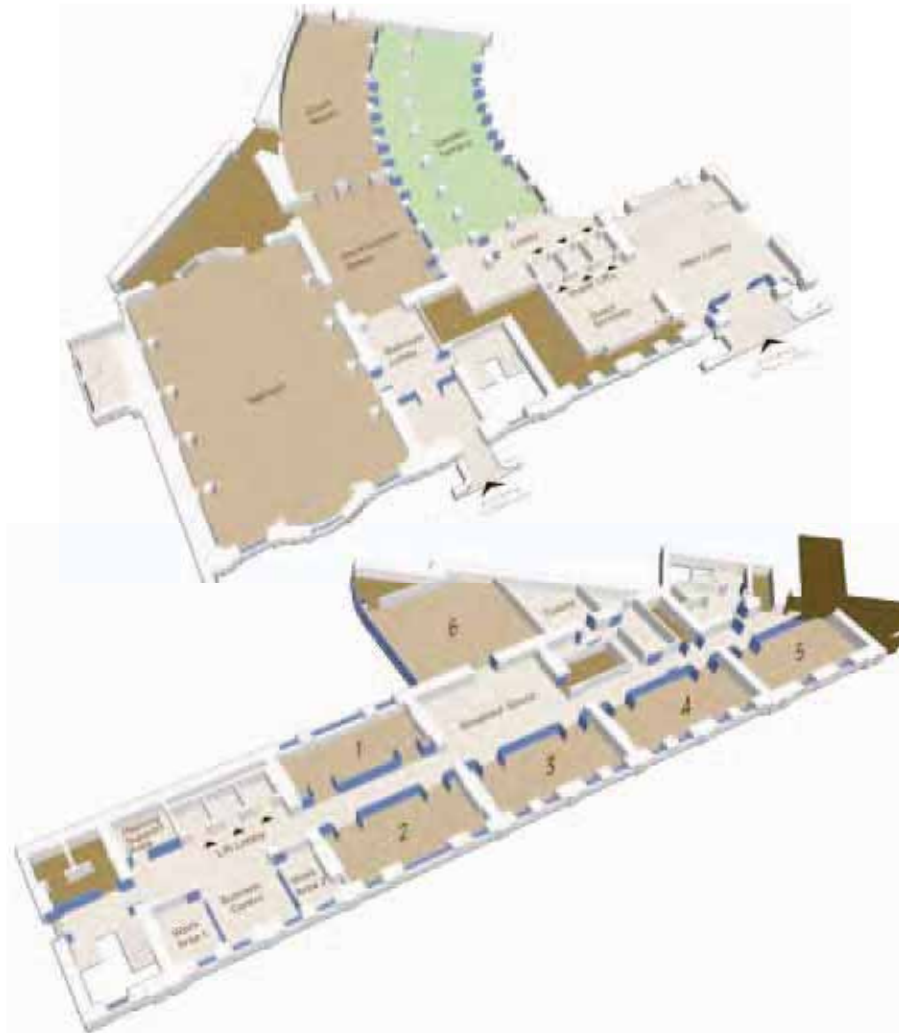

	Square metres	Ceiling height (metres)	Square feet	Ceiling height (feet)	Theatre (capacity)	Cabaret front projection (capacity)	Classroom (capacity)	Boardroom (capacity)	Banquet (capacity)	Reception (capacity)
The Ballroom	218	7.1	2346.6	23.3	250	120	120	56	180	400
The Courtroom	121	5.8	1302.5	19.0	150	40	64	48	90	200
Pre Function Area	82	3.4	882.7	11.2						100
1. The Orion Room	33	3	355.2	9.8	25	16	12	20	16/20	22
2. The Codrington	33	3	355.2	9.8	25	16	12	20	16/20	22
3. The Hardy Room	33	3	355.2	9.8	25	16	12	20	16/20	22
4. The Victory Room	32	3	344.5	9.8	25	16	12	20	16/20	21
5. The Collingwood Room	34	3	366.0	9.8				20		
6. The Nelson Room	78	3	839.6	9.8	60	32	36	25	32/40	70