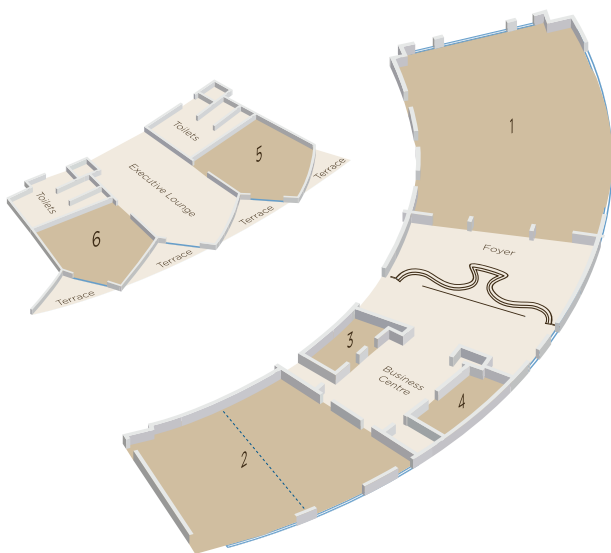

Width (metres)	Length (metres)	Height (metres)	Width (feet)	Length (feet)	Height (feet)	Theatre	Classroom (capacity)	Boardroom (capacity)	Banquet (capacity)	Reception (capacity)
1. Lebdah	17.40	29.60	6.15	57'1	97'1	20'2	500	360		300	600
2. Shahhat	17.80	22.00	3.80	58'5	72'2	12'6	300	260		200	350
Shahhat partitioned	17.80	11.00	3.80	58'5	36'1	12'6	100	80		70	200
3. Ghadames	4.20	8.60	3.15	13'9	28'3	10'4			16		
4. Sabratha	4.20	9.40	3.15	13'9	30'10	10'4			16		
5. Boardroom I	5.00	5.50	3.15	16'5	18'1	10'4			10		
6. Boardroom II	5.00	5.50	3.15	16'5	18'1	10'4			10