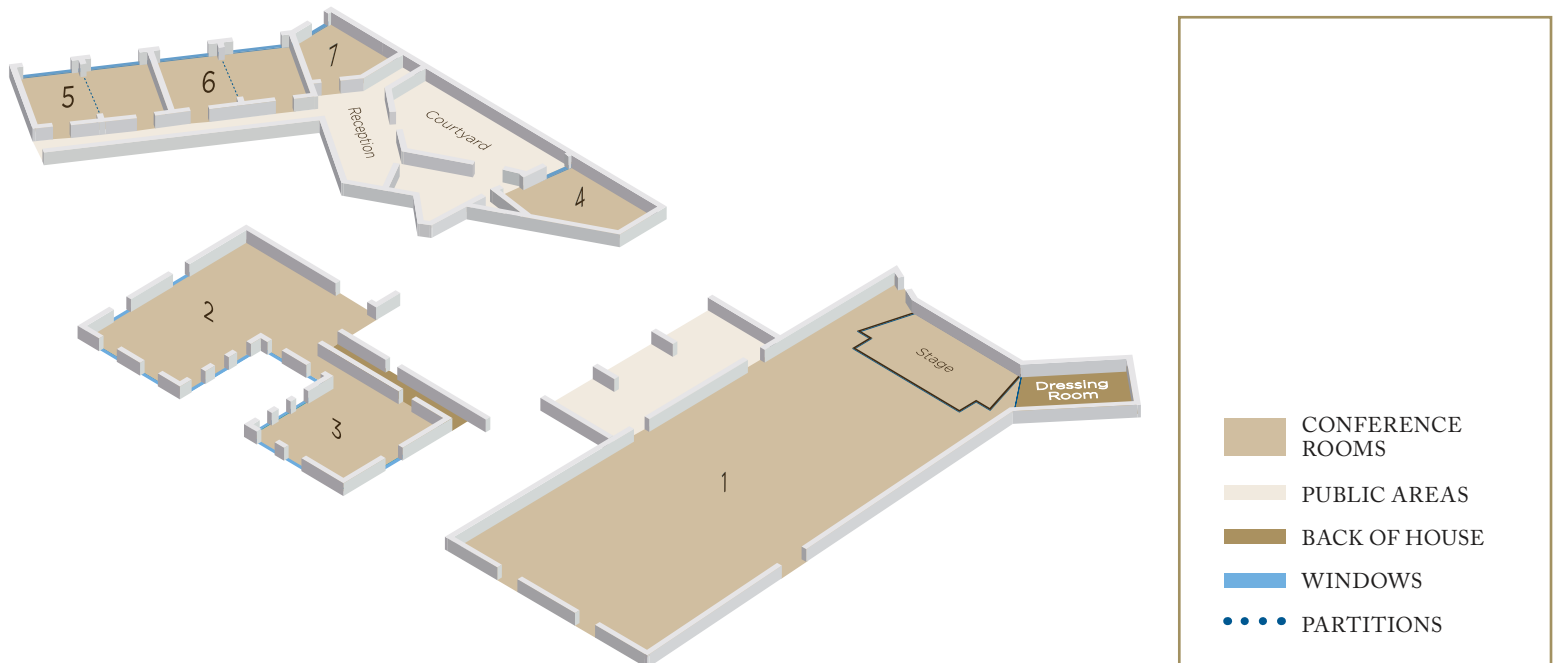

	Square metres	Ceiling height (metres)	Square feet	Ceiling height (feet)	Theatre (capacity)	Cabaret front projection (capacity)	Cabaret back projection (capacity)	Classroom (capacity)	Boardroom (capacity)	Banquet (capacity)	Reception (capacity)
1. Chameleon Suite	364	4.00	3918'2	13'1	500	160	120	200	90	300	650
2. San Anton Room	145	3.20	1552'1	10'6	150	60		90	40	80	100
3. Antoinette Room	89	3.20	958'3	10'6	60	35		40	20	50	80
4. President Room	45	3.00	486'7	9'10	30			20	25		
5. Syndicate Room	38	3.00	408'2	9'10					20		
6. The Boardroom	38	3.00	114'8	9'10					20		
7. Ambassador Room	31	3.00	328'3	9'10					12		