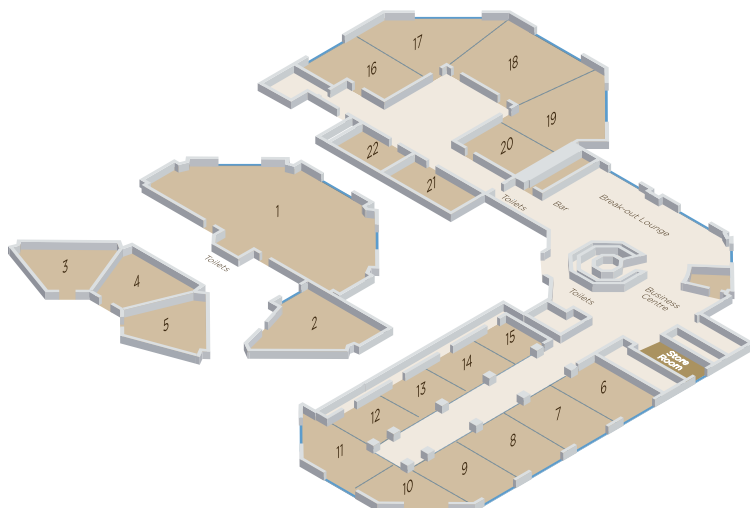

Square metres	Ceiling height (metres)	Square feet	Ceiling height (feet)	Cabaret front projection (capacity)	Cabaret back projection (capacity)	Theatre (capacity)	Classroom (capacity)	Boardroom (capacity)	Banquet (capacity)	Reception (capacity)
1. Bellevue Hall	266	3.9	2863.3	12.8	120	80	300	180	42	170	250
2. Cocktail Lounge	80	2.5	861.1	8.2	32		50	24	18	40	70
3. Salon A	53	2.6	570.5	8.5	16		30	14	12	20	30
4. Salon B	53	2.6	570.5	8.5	16		30	14	12	20	30
5. Salon C	53	2.6	570.5	8.5	16		30	14	12	20	30
Suite 1	732	3.15	7879	10.3	320	240	500	350		430	700
6. Tiber	70	3.15	753.5	10.3	16		60	27	12	30	40
7. Seine	70	3.15	753.5	10.3	16		60	27	12	30	40
8. Rhine	70	3.15	753.5	10.3	16		60	27	12	30	40
9. Rhone	68	3.15	731.0	10.3	16		60	27	12	30	40
10. Vistula	57	3.15	613.6	10.3	16		40	18	12	20	40
11. Vltava	80	3.15	861.1	10.3	24		60	39	18	40	60
12. Thames	44	3.15	473.6	10.3	16		40	18	12	30	40
13. Severn	44	3.15	473.6	10.3	16		40	18	12	30	40
14. Clyde	44	3.15	473.6	10.3	16		40	18	12	30	40
15. Shannon	36	3.15	387.5	10.3	12		30	12	12	20	20
Suite 2	442	3.15	4758	10.3	150	112	300	200		220	330
16. Volga	47	3.15	505.9	10.3	16		25	15	12	30	30
17. Amstel	62	3.15	667.4	10.3	16		35	21	12	30	40
18. Danube	79	3.15	850.4	10.3	24		50	30	18	30	40
19. Douro	55	3.15	592.0	10.3	16		30	21	12	30	40
20. Oder	30	3.15	322.9	10.3	12		20	12	12	20	20
21. Loire	25	3.15	269.1	10.3	8		15	9	12	16	15
22. Elbe	26	3.15	279.9	10.3	8		15	9	12	16	15